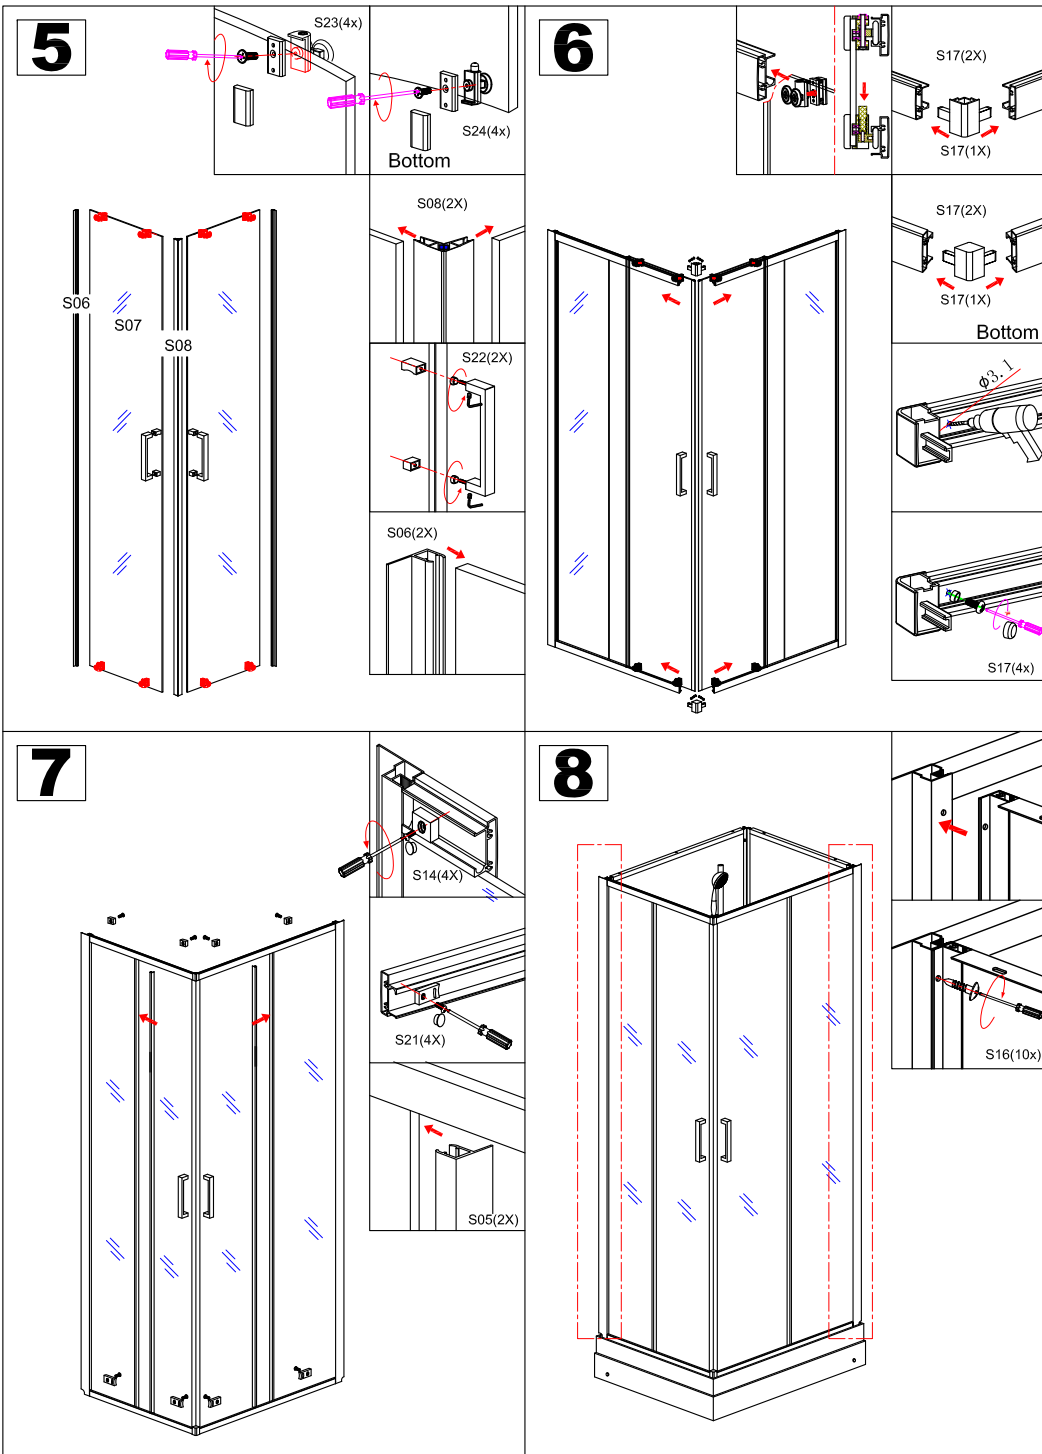

SHOWER CABIN K143 INSTRUCTION

Notice and Maintenance

- 1) Clean the sliding track and adjust rollers regularly;
- 2) CLEANING- use only warm soapy water and damp cloth/sponge on a regular basis;
Do not use abrasive scouring powders, chemicals or aerosol cleaners- these may result in damage to the surfaces, in particular, the plated component parts;
- 3) Do not put your hands between glass doors when sliding;
- 4) Do not climb shower enclosure
- 5) Do not hang heavy articles on shower enclosure

We appreciate your choosing of our shower products, and wish you a pleasant experience with our products and service. Please read Instruction carefully before installation.

Catalogue

- 1) Check Appearance of Shower Enclosure _____ 1
- 2) Picture of Parts _____ 2
- 3) Scheme of Installation _____ 3
- 4) Notice and Maintenance _____ 6

Check Appearance of Shower Enclosure

1) Any defects must be reported to seller before assembly / installation.

2) Claims for imperfections will only be accepted prior to assembly / installation.

<p>S14</p> <p>4x 4x</p>	<p>S15</p> <p>8x</p>	<p>S16</p> <p>10x</p>	<p>S17</p> <p>2x 4x</p>	<p>S18</p> <p>5x</p>	<p>S19</p> <p>3x</p>	<p>S20</p> <p>5x</p>
<p>S21</p> <p>4x 4x</p>	<p>S22</p> <p>2x</p>	<p>S23</p> <p>4x</p>	<p>S24</p> <p>4x</p>	<p>S25</p> <p>4x</p>	<p>S26</p> <p>2x</p>	

1

2

3

4