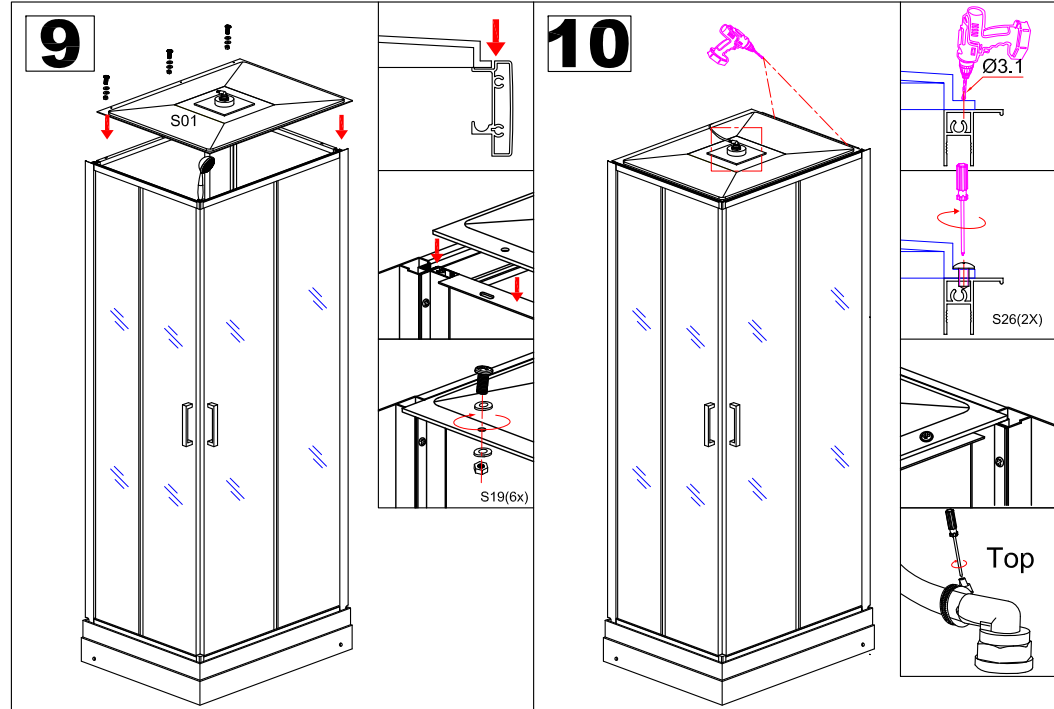

Catalogue

1) Check Appearance of Shower Enclosure _____ 1
2) Picture of Parts _____ 2
3) Scheme of Installation _____ 3
4) Notice and Maintenance _____ 6