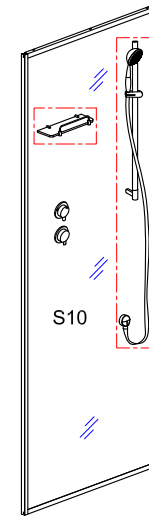

SHOWER CABIN K143 INSTRUCTION

Notice and Maintenance

- 1) Clean the sliding track and adjust rollers regularly;
- 2) CLEANING- use only warm soapy water and damp cloth/sponge on a regular basis;
Do not use abrasive scouring powders, chemicals or aerosol cleaners- these may result in damage to the surfaces, in particular, the plated component parts;
- 3) Do not put your hands between glass doors when sliding;
- 4) Do not climb shower enclosure
- 5) Do not hang heavy articles on shower enclosure

Check Appearance of Shower Enclosure

1) Any defects must be reported to seller before assembly / installation.

2) Claims for imperfections will only be accepted prior to assembly / installation.

<p>S14</p> <p>4x 4x</p>	<p>S15</p> <p>8x</p>	<p>S16</p> <p>10x</p>	<p>S17</p> <p>2x 4x</p>	<p>S18</p> <p>5x</p>	<p>S19</p> <p>3x</p>	<p>S20</p> <p>5x</p>
<p>S21</p> <p>4x 4x</p>	<p>S22</p> <p>2x</p>	<p>S23</p> <p>4x</p>	<p>S24</p> <p>4x</p>	<p>S25</p> <p>4x</p>	<p>S26</p> <p>2x</p>	

1

2

3

4