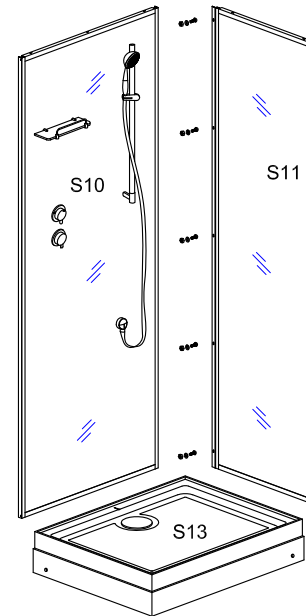

S14 4x 4x	S15 8x	S16 10x	S17 2x 4x	S18 5x	S19 3x	S20 5x
S21 4x 4x	S22 2x	S23 4x	S24 4x	S25 4x	S26 2x	

1

2

3

4