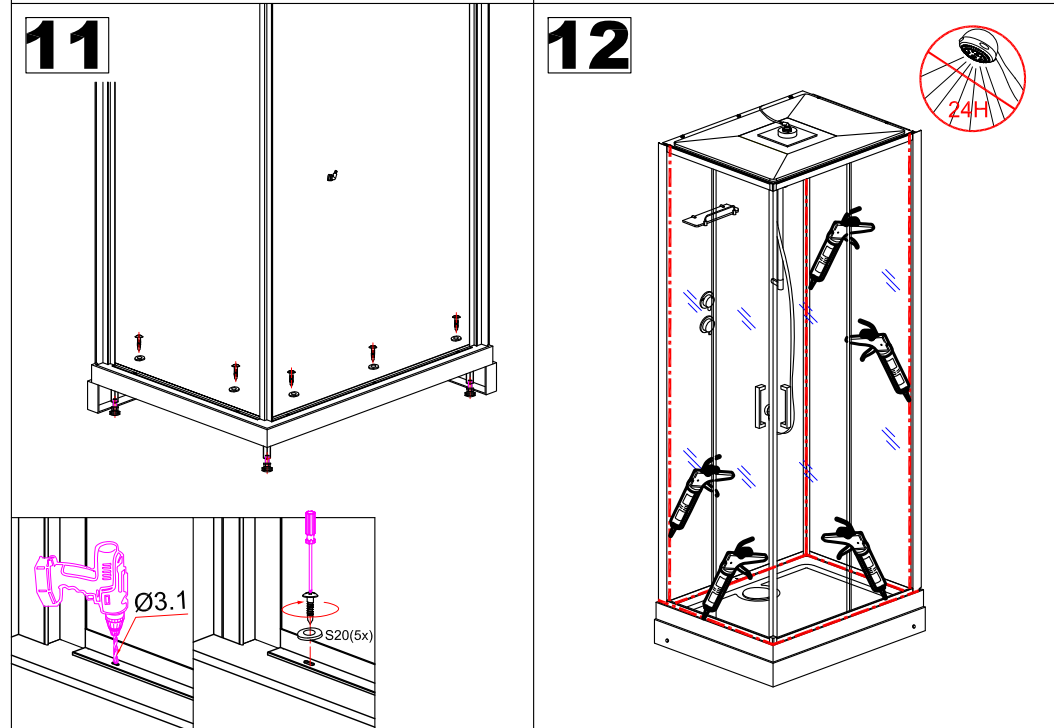

Catalogue

1) Check Appearance of Shower Enclosure _____ 1
2) Picture of Parts _____ 2
3) Scheme of Installation _____ 3
4) Notice and Maintenance _____ 6