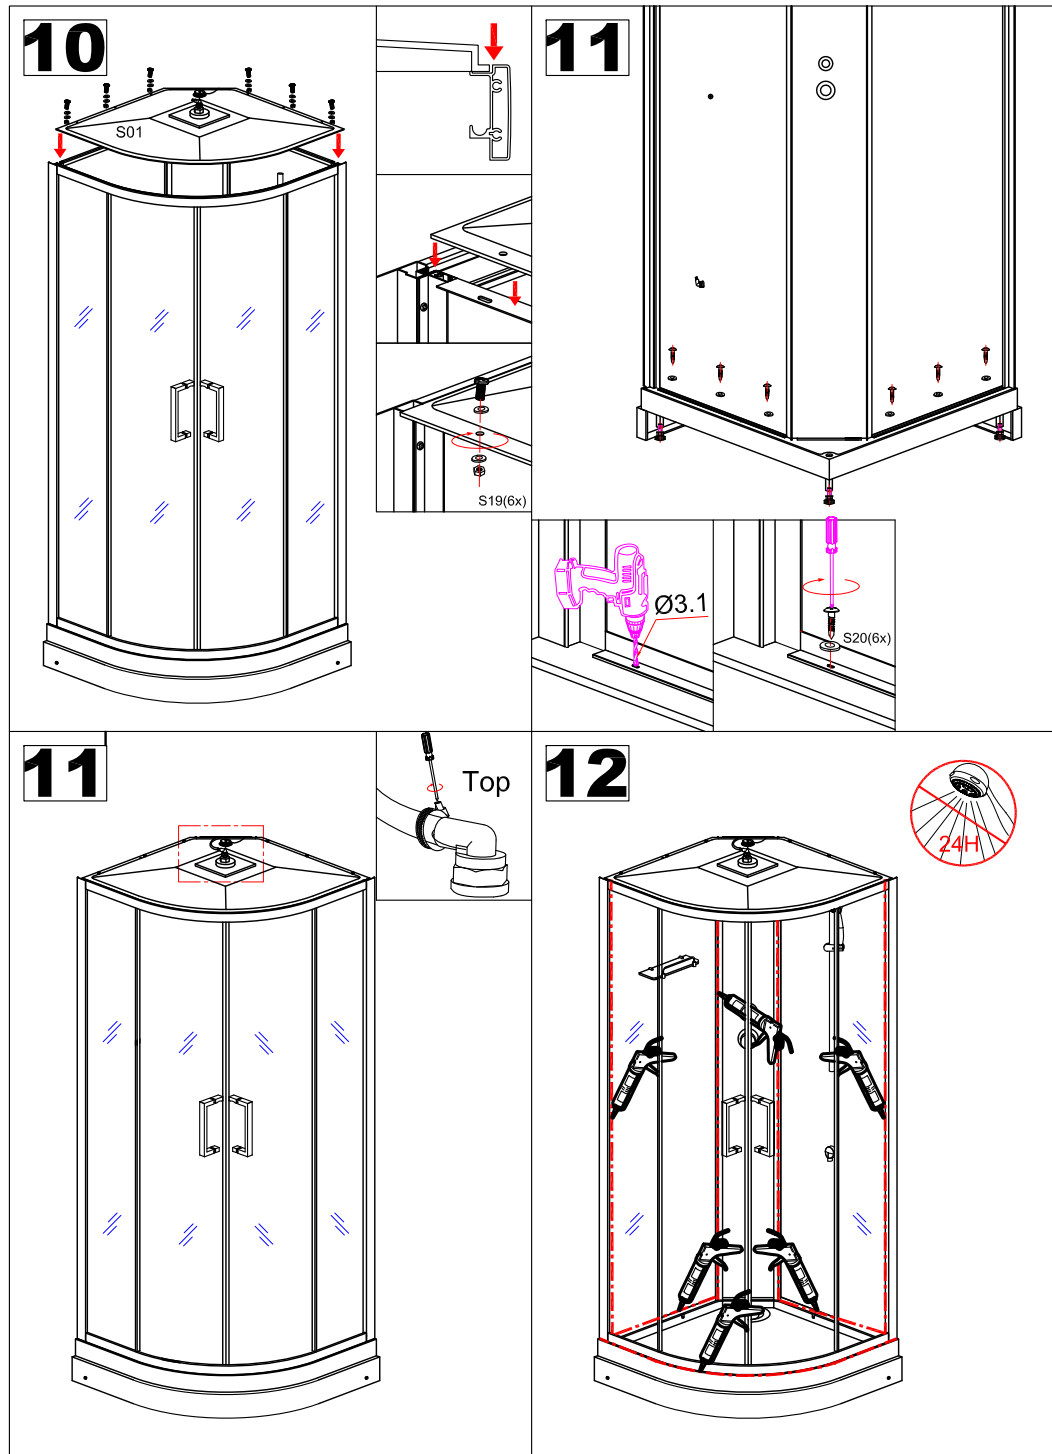

SHOWER CABIN K141 INSTRUCTION

Notice and Maintenance

- 1) Clean the sliding track and adjust rollers regularly;
- 2) CLEANING- use only warm soapy water and damp cloth/sponge on a regular basis;
Do not use abrasive scouring powders, chemicals or aerosol cleaners- these may result in damage to the surfaces, in particular, the plated component parts;
- 3) Do not put your hands between glass doors when sliding;
- 4) Do not climb shower enclosure
- 5) Do not hang heavy articles on shower enclosure

We appreciate your choosing of our shower products, and wish you a pleasant experience with our products and service. Please read Instruction carefully before installation.

Catalogue

- 1) Check Appearance of Shower Enclosure _____ 1
- 2) Picture of Parts _____ 2
- 3) Scheme of Installation _____ 3
- 4) Notice and Maintenance _____ 6

■ Check Appearance of Shower Enclosure

1) Any defects must be reported to seller before assembly / installation.

2) Claims for imperfections will only be accepted prior to assembly / installation.

S14 4x 4x	S15 8x	S16 10x	S17 4x	S18 12x	S19 6x	S20 6x
S21 4x 4x	S22 2x	S23 4x	S24 4x	S25 4x	S26 2x	