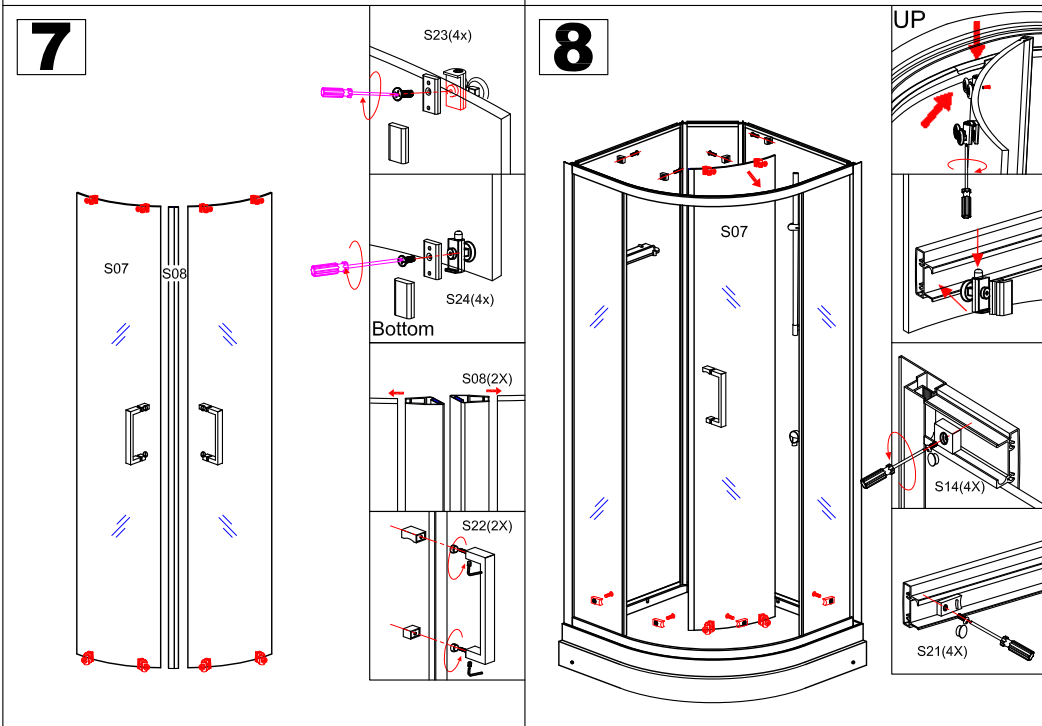

SHOWER CABIN K141 INSTRUCTION

Notice and Maintenance

- 1) Clean the sliding track and adjust rollers regularly;
- 2) CLEANING- use only warm soapy water and damp cloth/sponge on a regular basis;
Do not use abrasive scouring powders, chemicals or aerosol cleaners- these may result in damage to the surfaces, in particular, the plated component parts;
- 3) Do not put your hands between glass doors when sliding;
- 4) Do not climb shower enclosure
- 5) Do not hang heavy articles on shower enclosure

We appreciate your choosing of our shower products, and wish you a pleasant experience with our products and service. Please read Instruction carefully before installation.

Catalogue

- 1) Check Appearance of Shower Enclosure _____ 1
- 2) Picture of Parts _____ 2
- 3) Scheme of Installation _____ 3
- 4) Notice and Maintenance _____ 6

■ Check Appearance of Shower Enclosure

1) Any defects must be reported to seller before assembly / installation.

2) Claims for imperfections will only be accepted prior to assembly / installation.

S14 4x 4x	S15 8x	S16 10x	S17 4x	S18 12x	S19 6x	S20 6x
S21 4x 4x	S22 2x	S23 4x	S24 4x	S25 4x	S26 2x	