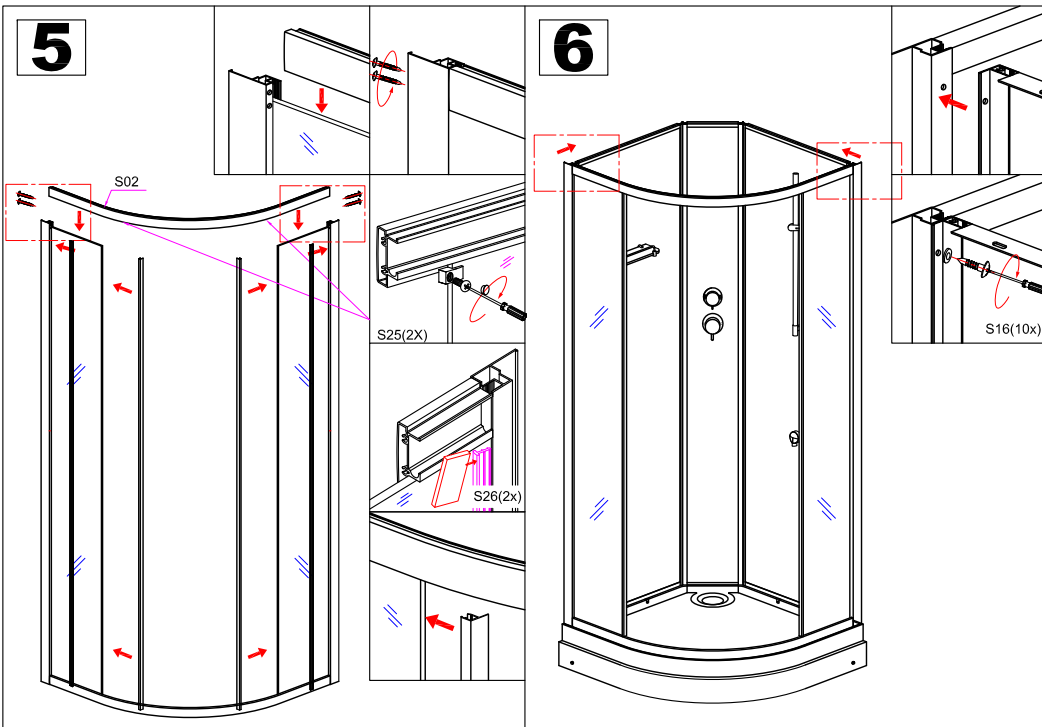

■ Check Appearance of Shower Enclosure

1) Any defects must be reported to seller before assembly / installation.

2) Claims for imperfections will only be accepted prior to assembly / installation.