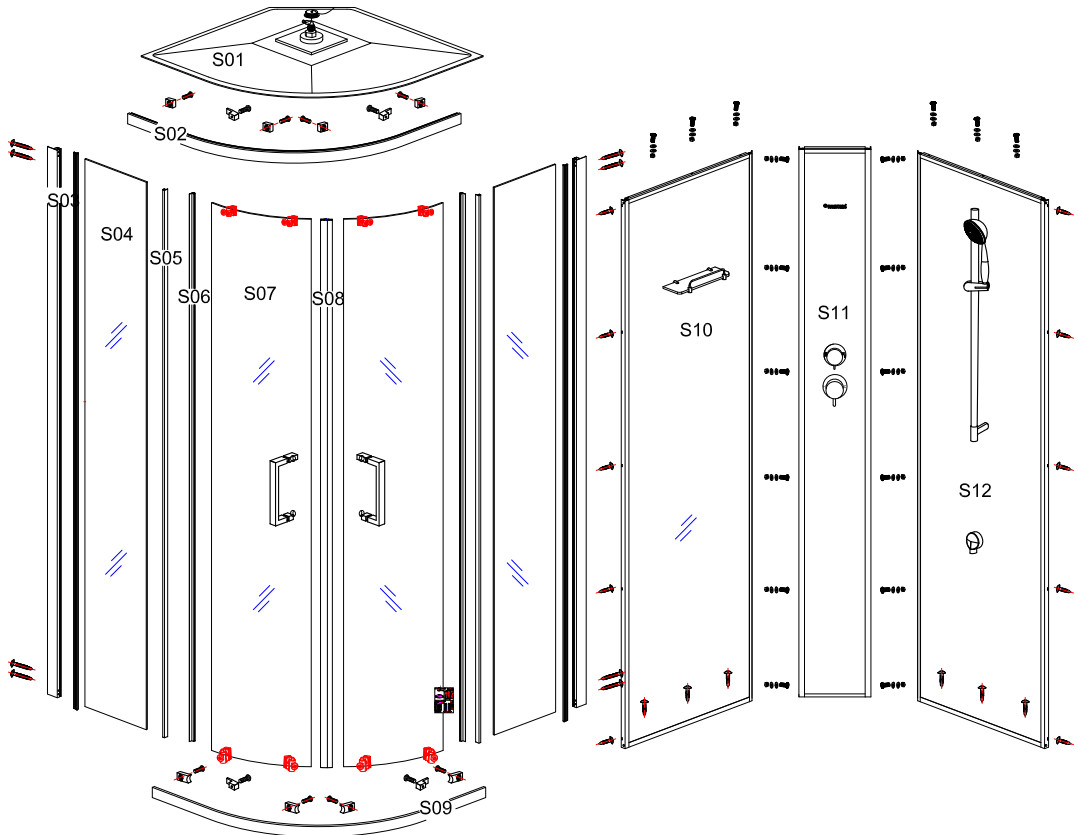

SHOWER CABIN K141 INSTRUCTION

Notice and Maintenance

- 1) Clean the sliding track and adjust rollers regularly;
- 2) CLEANING- use only warm soapy water and damp cloth/sponge on a regular basis;
Do not use abrasive scouring powders, chemicals or aerosol cleaners- these may result in damage to the surfaces, in particular, the plated component parts;
- 3) Do not put your hands between glass doors when sliding;
- 4) Do not climb shower enclosure
- 5) Do not hang heavy articles on shower enclosure

We appreciate your choosing of our shower products, and wish you a pleasant experience with our products and service. Please read Instruction carefully before installation.

Catalogue

- 1) Check Appearance of Shower Enclosure _____ 1
- 2) Picture of Parts _____ 2
- 3) Scheme of Installation _____ 3
- 4) Notice and Maintenance _____ 6

■ Check Appearance of Shower Enclosure

1) Any defects must be reported to seller before assembly / installation.

2) Claims for imperfections will only be accepted prior to assembly / installation.

S14 4x 4x	S15 8x	S16 10x	S17 4x	S18 12x	S19 6x	S20 6x
S21 4x 4x	S22 2x	S23 4x	S24 4x	S25 4x	S26 2x	